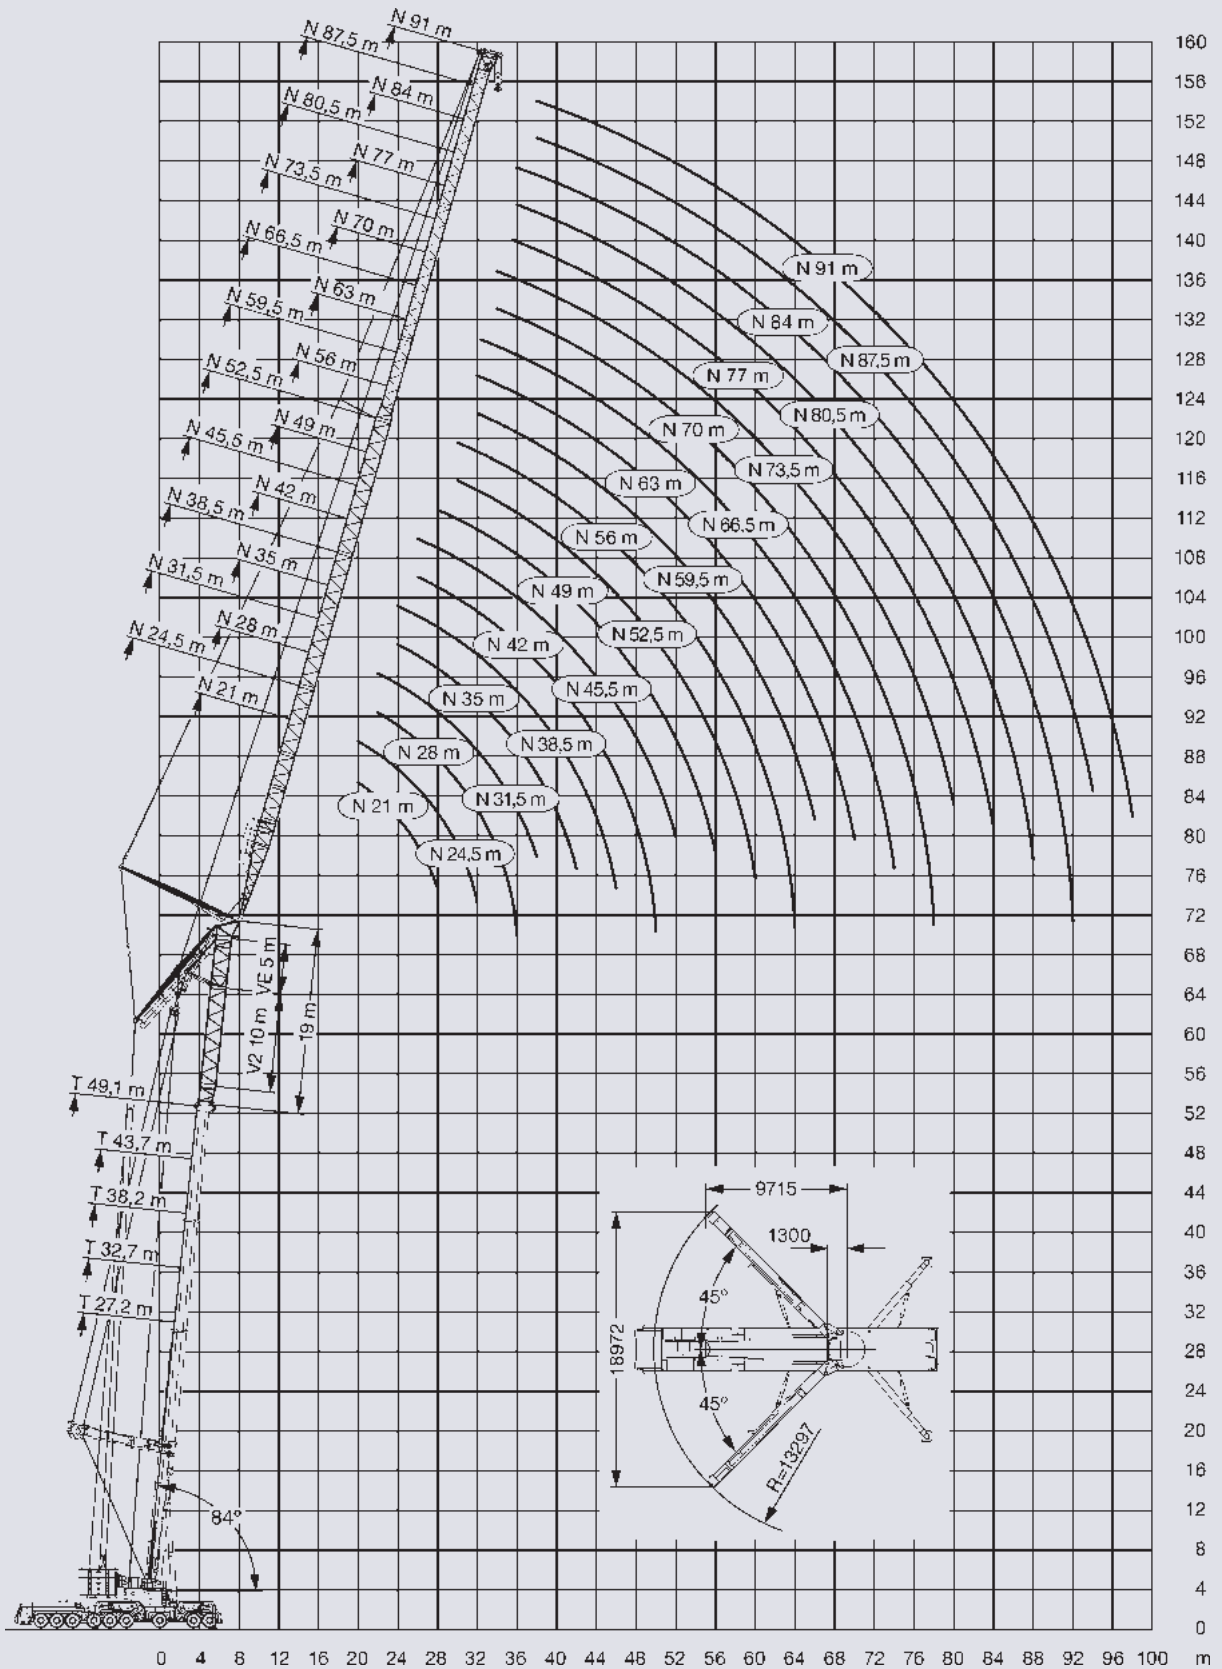

*Méer dan hijsen.
Ontdek wie wij zijn.*

Telescopic crane 750 t

27,2m / 84°

15m

21-56m

204t

12x12m

360°

13000

m	27,2*											m	
	21	24,5	28	31,5	35	38,5	42	45,5	49	52,5	56		
15	118,8												15
16	115	110,2											16
17	111,3	107,1	105,5										17
18	107,9	104	102,4	96									18
19	104,7	101,2	99,4	95	86,1								19
20	101,6	98,3	96,6	93,6	85,3								20
22	95,6	93,1	91,4	88,8	83,7	76,1	69,1	61,8					22
24	90	88,3	86,6	84,4	81,7	75	68,1	61,9	56,4	51,5			24
26	84,2	83,6	82,2	80,3	78	73,8	67,2	61,1	55,6	51	46,1		26
28		79,1	78,1	76,5	74,4	72,7	66,2	60,3	54,9	50,3	45,9		28
30		72,7	74,1	73	71,2	70,2	65,4	59,5	54,2	49,8	45,3		30
32			68,6	68,5	68,1	67,1	64	58,8	53,6	49,2	44,8		32
34				63,2	63,2	63,8	61,6	58,3	53	48,7	44,4		34
36				58,6	58,5	59,5	58,3	57,4	52,3	48,3	44		36
38					54,4	55,2	54,6	54,7	51,2	48	43,6		38
40					50,9	51,6	51,2	51,1	49,6	47,5	43,3		40
42						48,4	48,2	47,8	47,2	46,5	42,9		42
44						45,6	45,4	44,9	44,2	45	42,2		44
46							42,8	42,3	41,7	42,5	41,5		46
48								39,9	39,4	40,1	39,6		48
50								37,8	37,3	37,9	37,5		50
52									35,3	36	35,5		52
54									33,5	34,1	33,6		54
56										32,4	31,9		56
58										27,6	30,4		58
60											28,8		60

* +4 m adapter